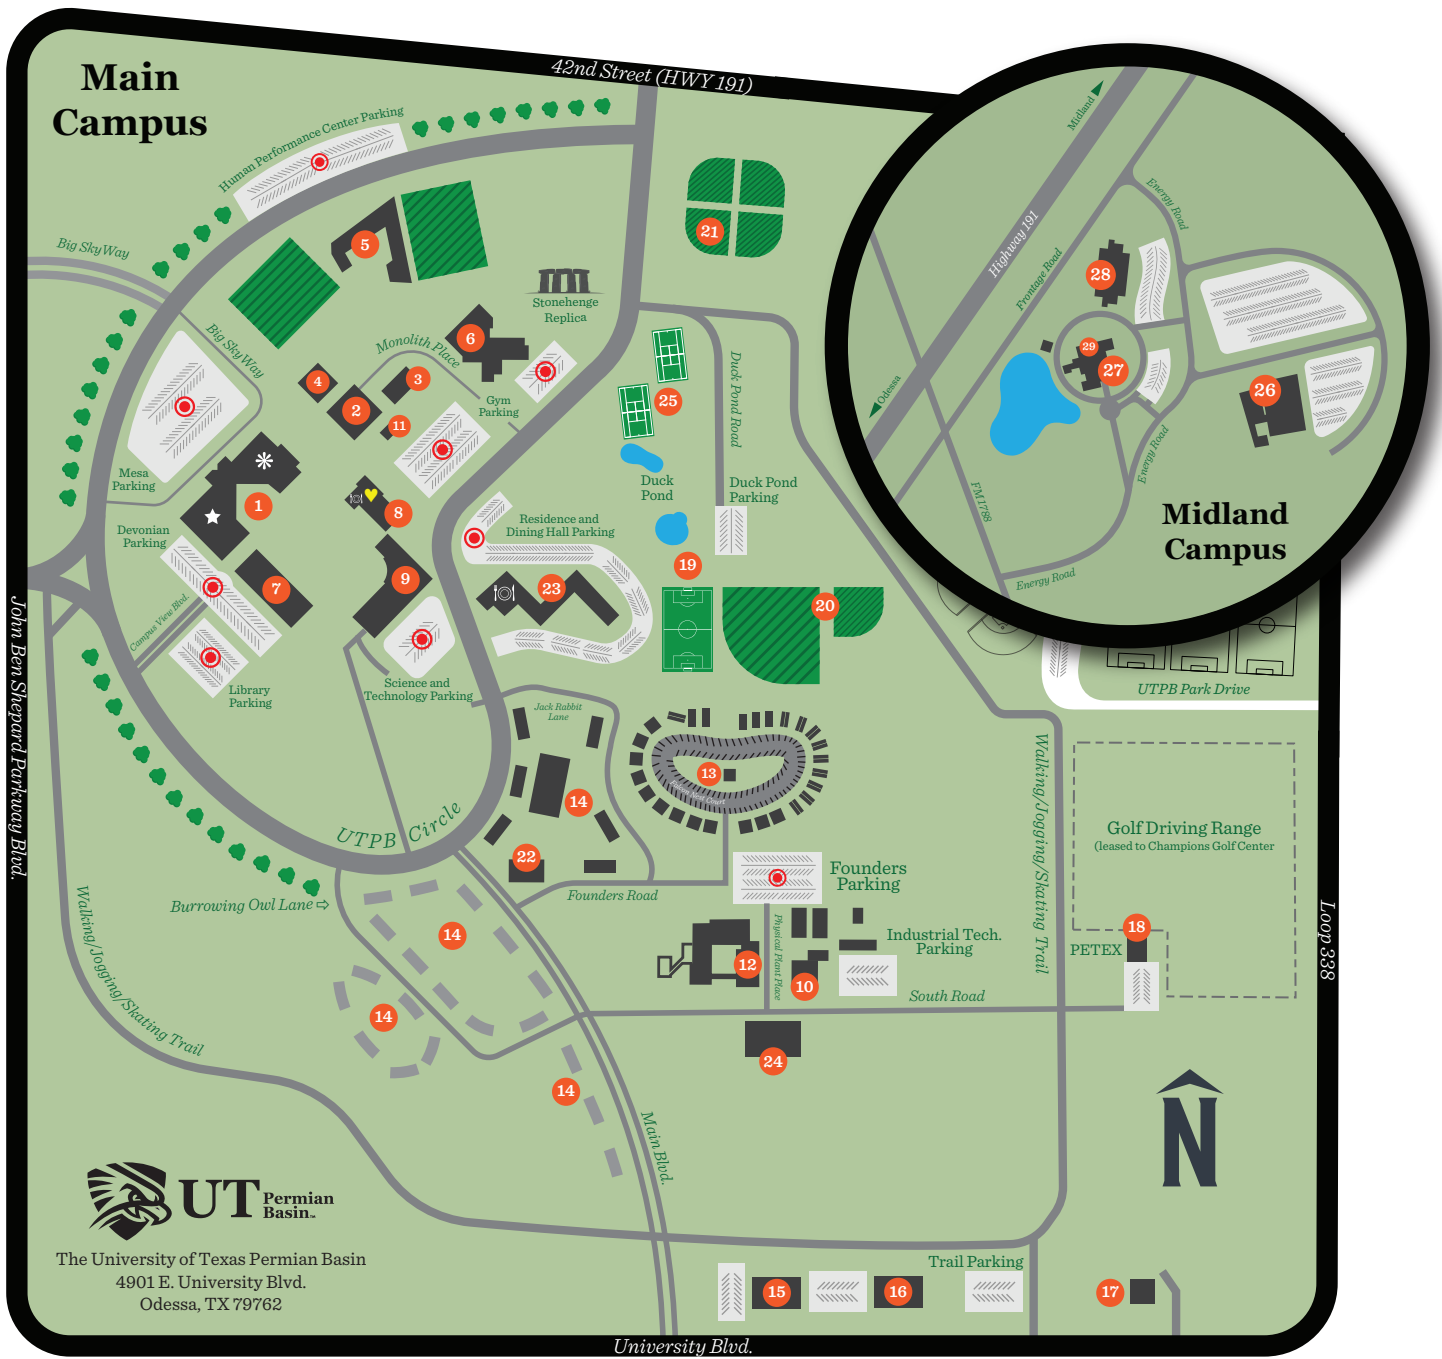

The University of Texas Permian Basin

 **UT Permian Basin.**
 The University of Texas Permian Basin
 4901 E. University Blvd.
 Odessa, TX 79762

- | | | | |
|---|--|---|--|
| <ul style="list-style-type: none"> 1. Mesa Building
Admissions & Financial Aid Offices
Prometric Test Center 2. Gymnasium Complex 3. Thermal Energy Plant 4. Gym Annex Building 5. D. Kirk Edwards Family
Human Performance Center 6. Visual Arts Studios 7. J. Conrad Dunagan Library 8. Student Activity Center 9. Science & Technology Building | <ul style="list-style-type: none"> 10. Geosciences Building 11. Pool 12. Founders Building
Counseling Center
Physical Plant 13. Falcon House
(Student Mailboxes) 14. Student Housing 15. Ellen Noël Art Museum 16. JBS Public Leadership Institute
and Presidential Archive 17. Fire Station (City of Odessa) 18. PETEX | <ul style="list-style-type: none"> 19. Soccer Practice Field/Intramural 20. Ted & Jan Roden Baseball Field 21. Women's Softball Field 22. Parker Ranch House
Student Housing Recreation 23. Residence/Dining Hall 24. S.T.E.M. Charter Academy 25. Tennis Center 26. Wagner Noël Performing Arts Center 27. C.E.E.D. Building 28. Engineering Building 29. Small Business Development Center | <ul style="list-style-type: none">  Buildings  Parking  Student Housing  Sports Fields  Visitor Parking  Campus Dining |
|---|--|---|--|